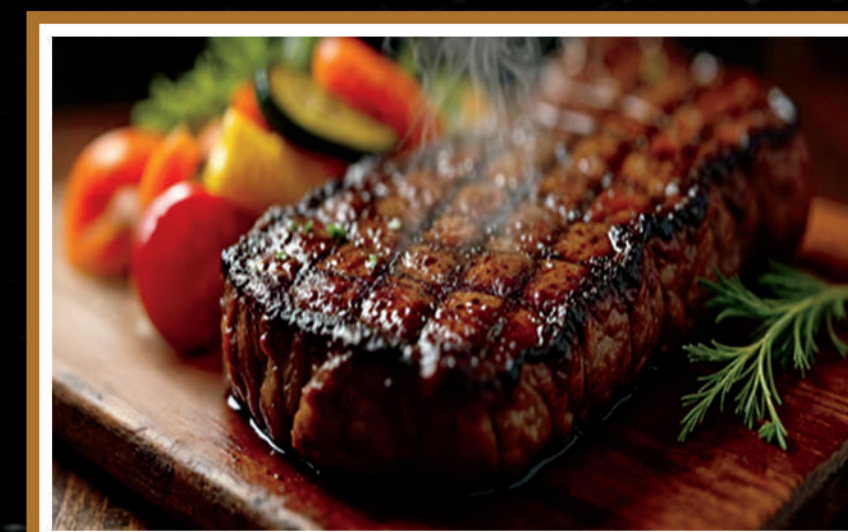

SUBS (8 INCH)

- CHEESE STEAK /
  CHICKEN CHEESE STEAK.....$7.99
- PHILLY CHEESE STEAK/CHICKEN.....$8.99
- FISH SUB.....$8.99
- SHRIMP SUB.....$9.99
- HAM & CHEESE.....$7.99
- TURKEY & CHEESE.....$7.99
- ROAST BEEF.....$8.99